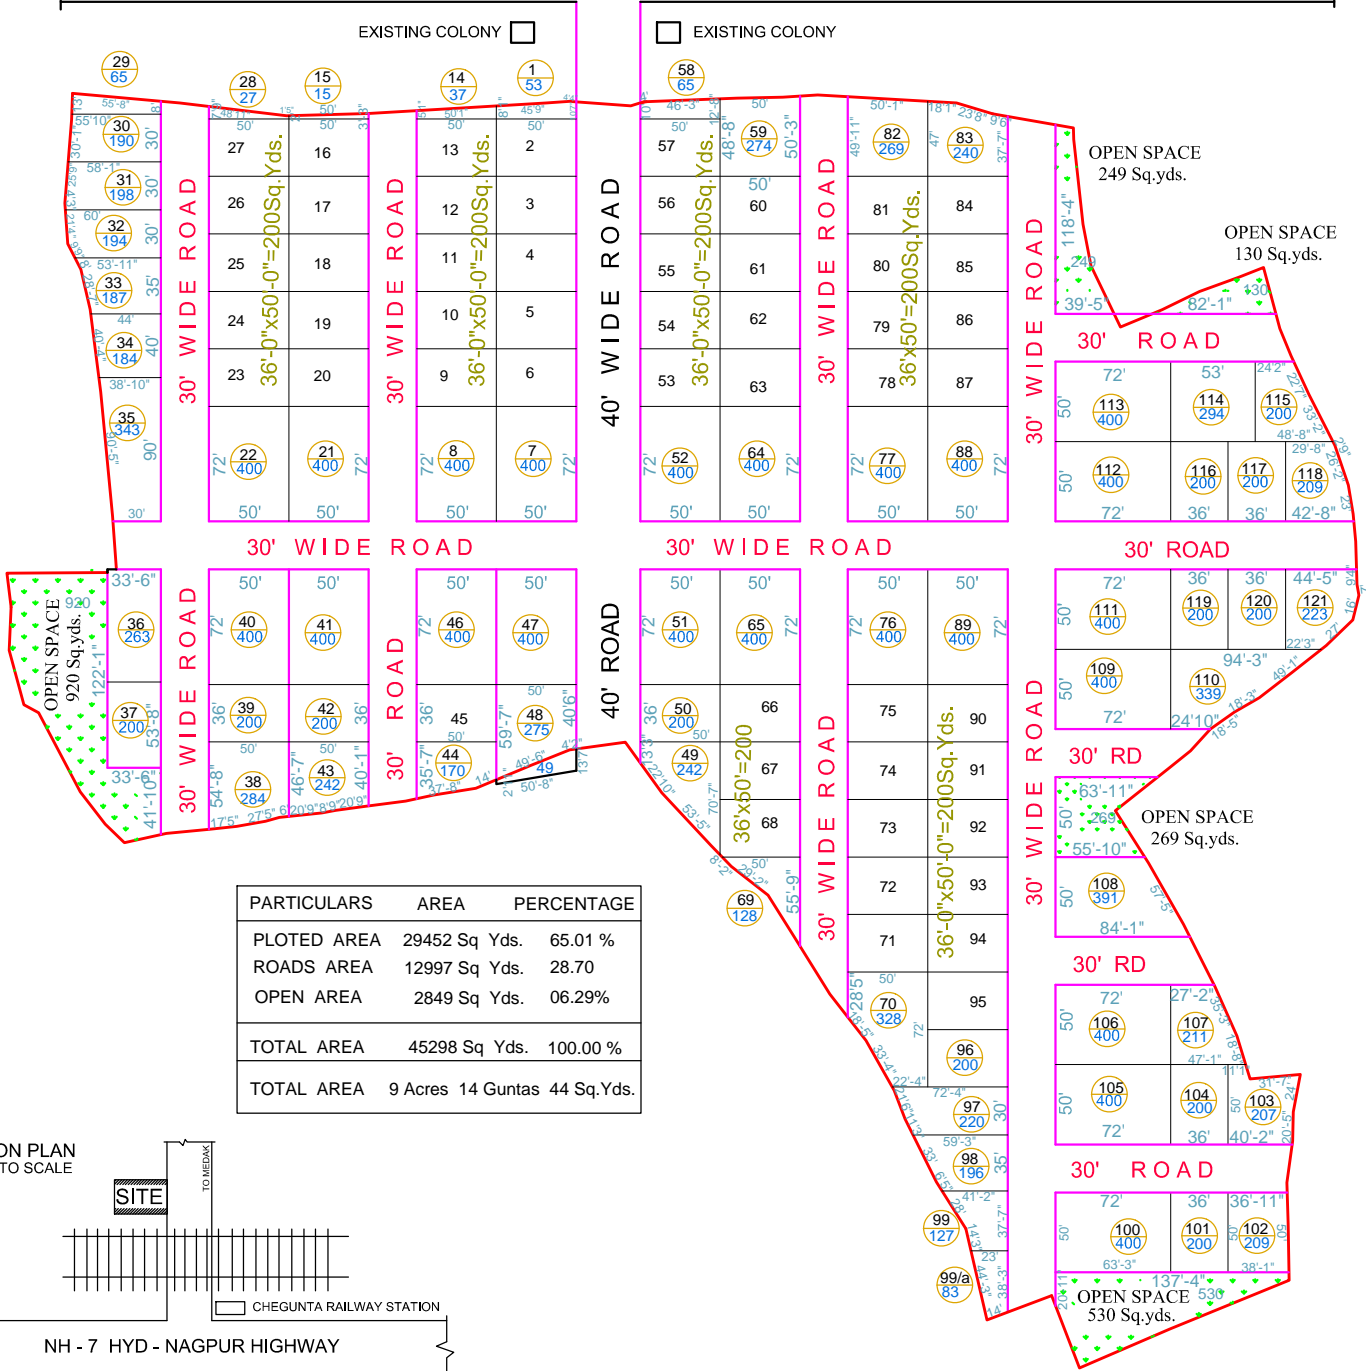

BLUE HEAVEN

Powered By Tricolour Properties (P) LTD.

PLAN SHOWING THE PROPOSED LAY OUT IN S.NO's :
 265/^A,265/A,276/^B1,276/B1,276/^B,276/B,268/^B/4,268/B/4,
 277/^C,277/C,277/^D&277/D. AT CHANDAMPET
 SHANKARAMPET (M), MEDAK DIST.

TOTAL AREA: 8 Acres 38 Guntas

PARTICULARS	AREA	PERCENTAGE
PLOTTED AREA	29452 Sq Yds.	65.01 %
ROADS AREA	12997 Sq Yds.	28.70
OPEN AREA	2849 Sq Yds.	06.29%
TOTAL AREA	45298 Sq Yds.	100.00 %
TOTAL AREA	9 Acres 14 Guntas 44 Sq.Yds.	