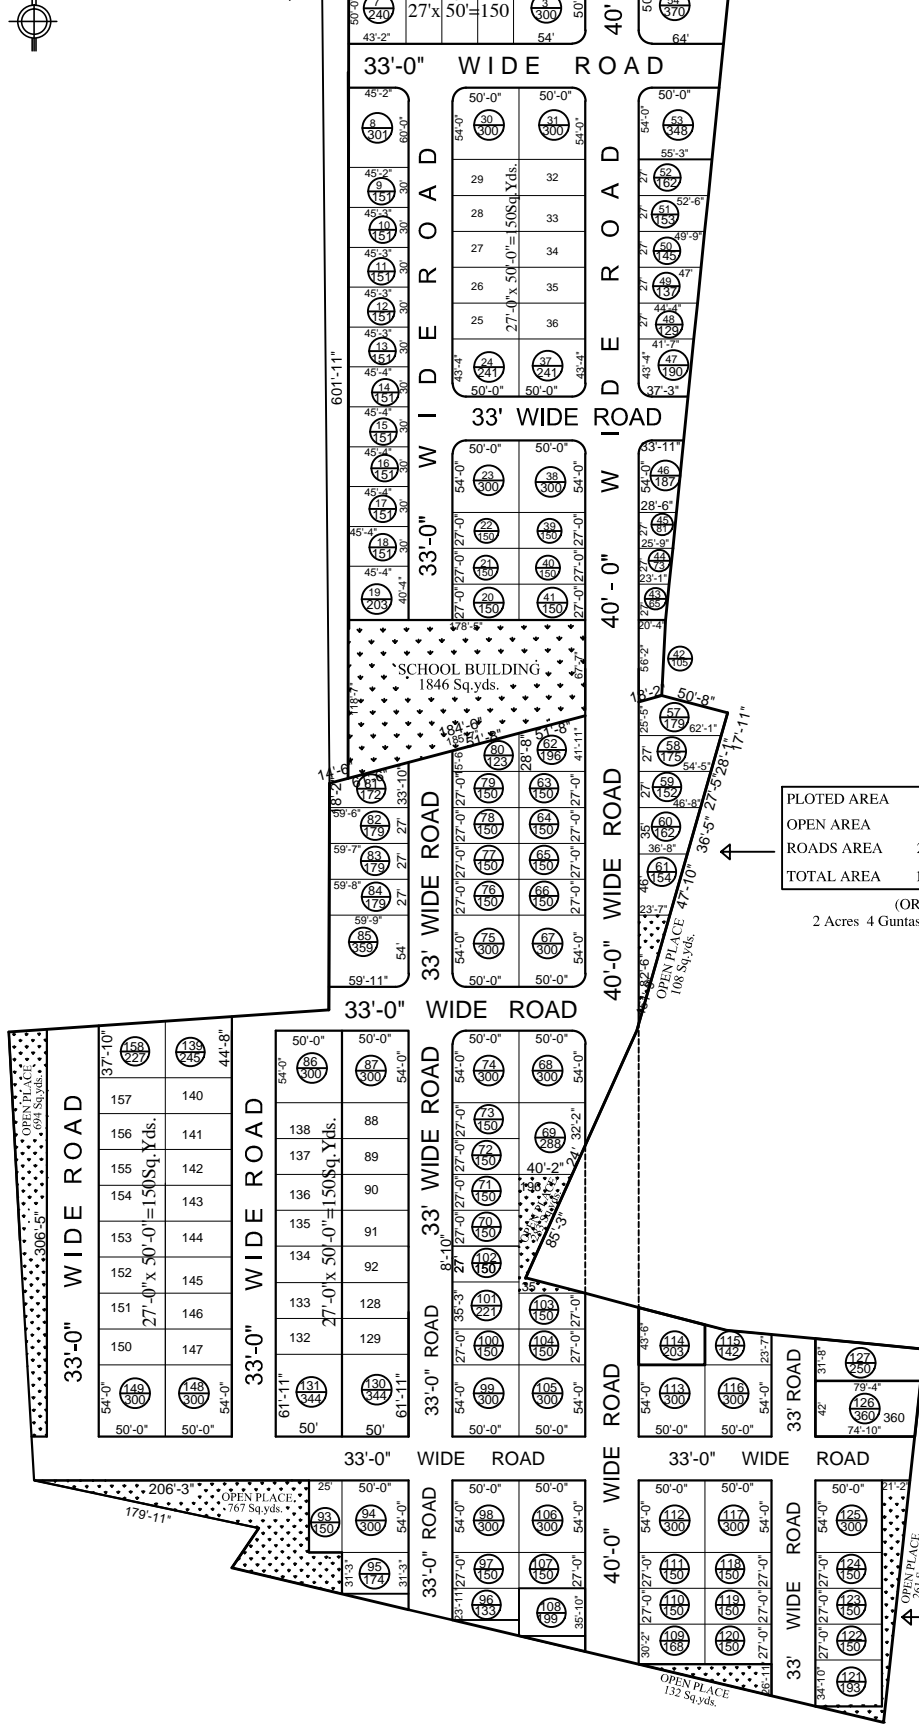

**PLAN SHOWING THE PROPOSED LAY OUT IN
S.NO's : 184/AA/2&185/A RAMAJIPET (V),
YADAGIRIGUTTA (M), NALGONDA DIST.**

**POWERED BY
TRI COLOUR PROPERTIES (PVT) LTD.**

PLOTED AREA	6902	67.75%
OPEN AREA	391	03.84%
ROADS AREA	2894	28.41%
TOTAL AREA	10187	100.00%

(OR)
2 Acres 4 Guntas 23 Sq.Yds.

PLOTED AREA	7635	59.45%
OPEN AREA	810	06.31%
ROADS AREA	4397	34.24%
TOTAL AREA	12842	100.00%

(OR)
2 Acres 26 Guntas 16 Sq.Yds.