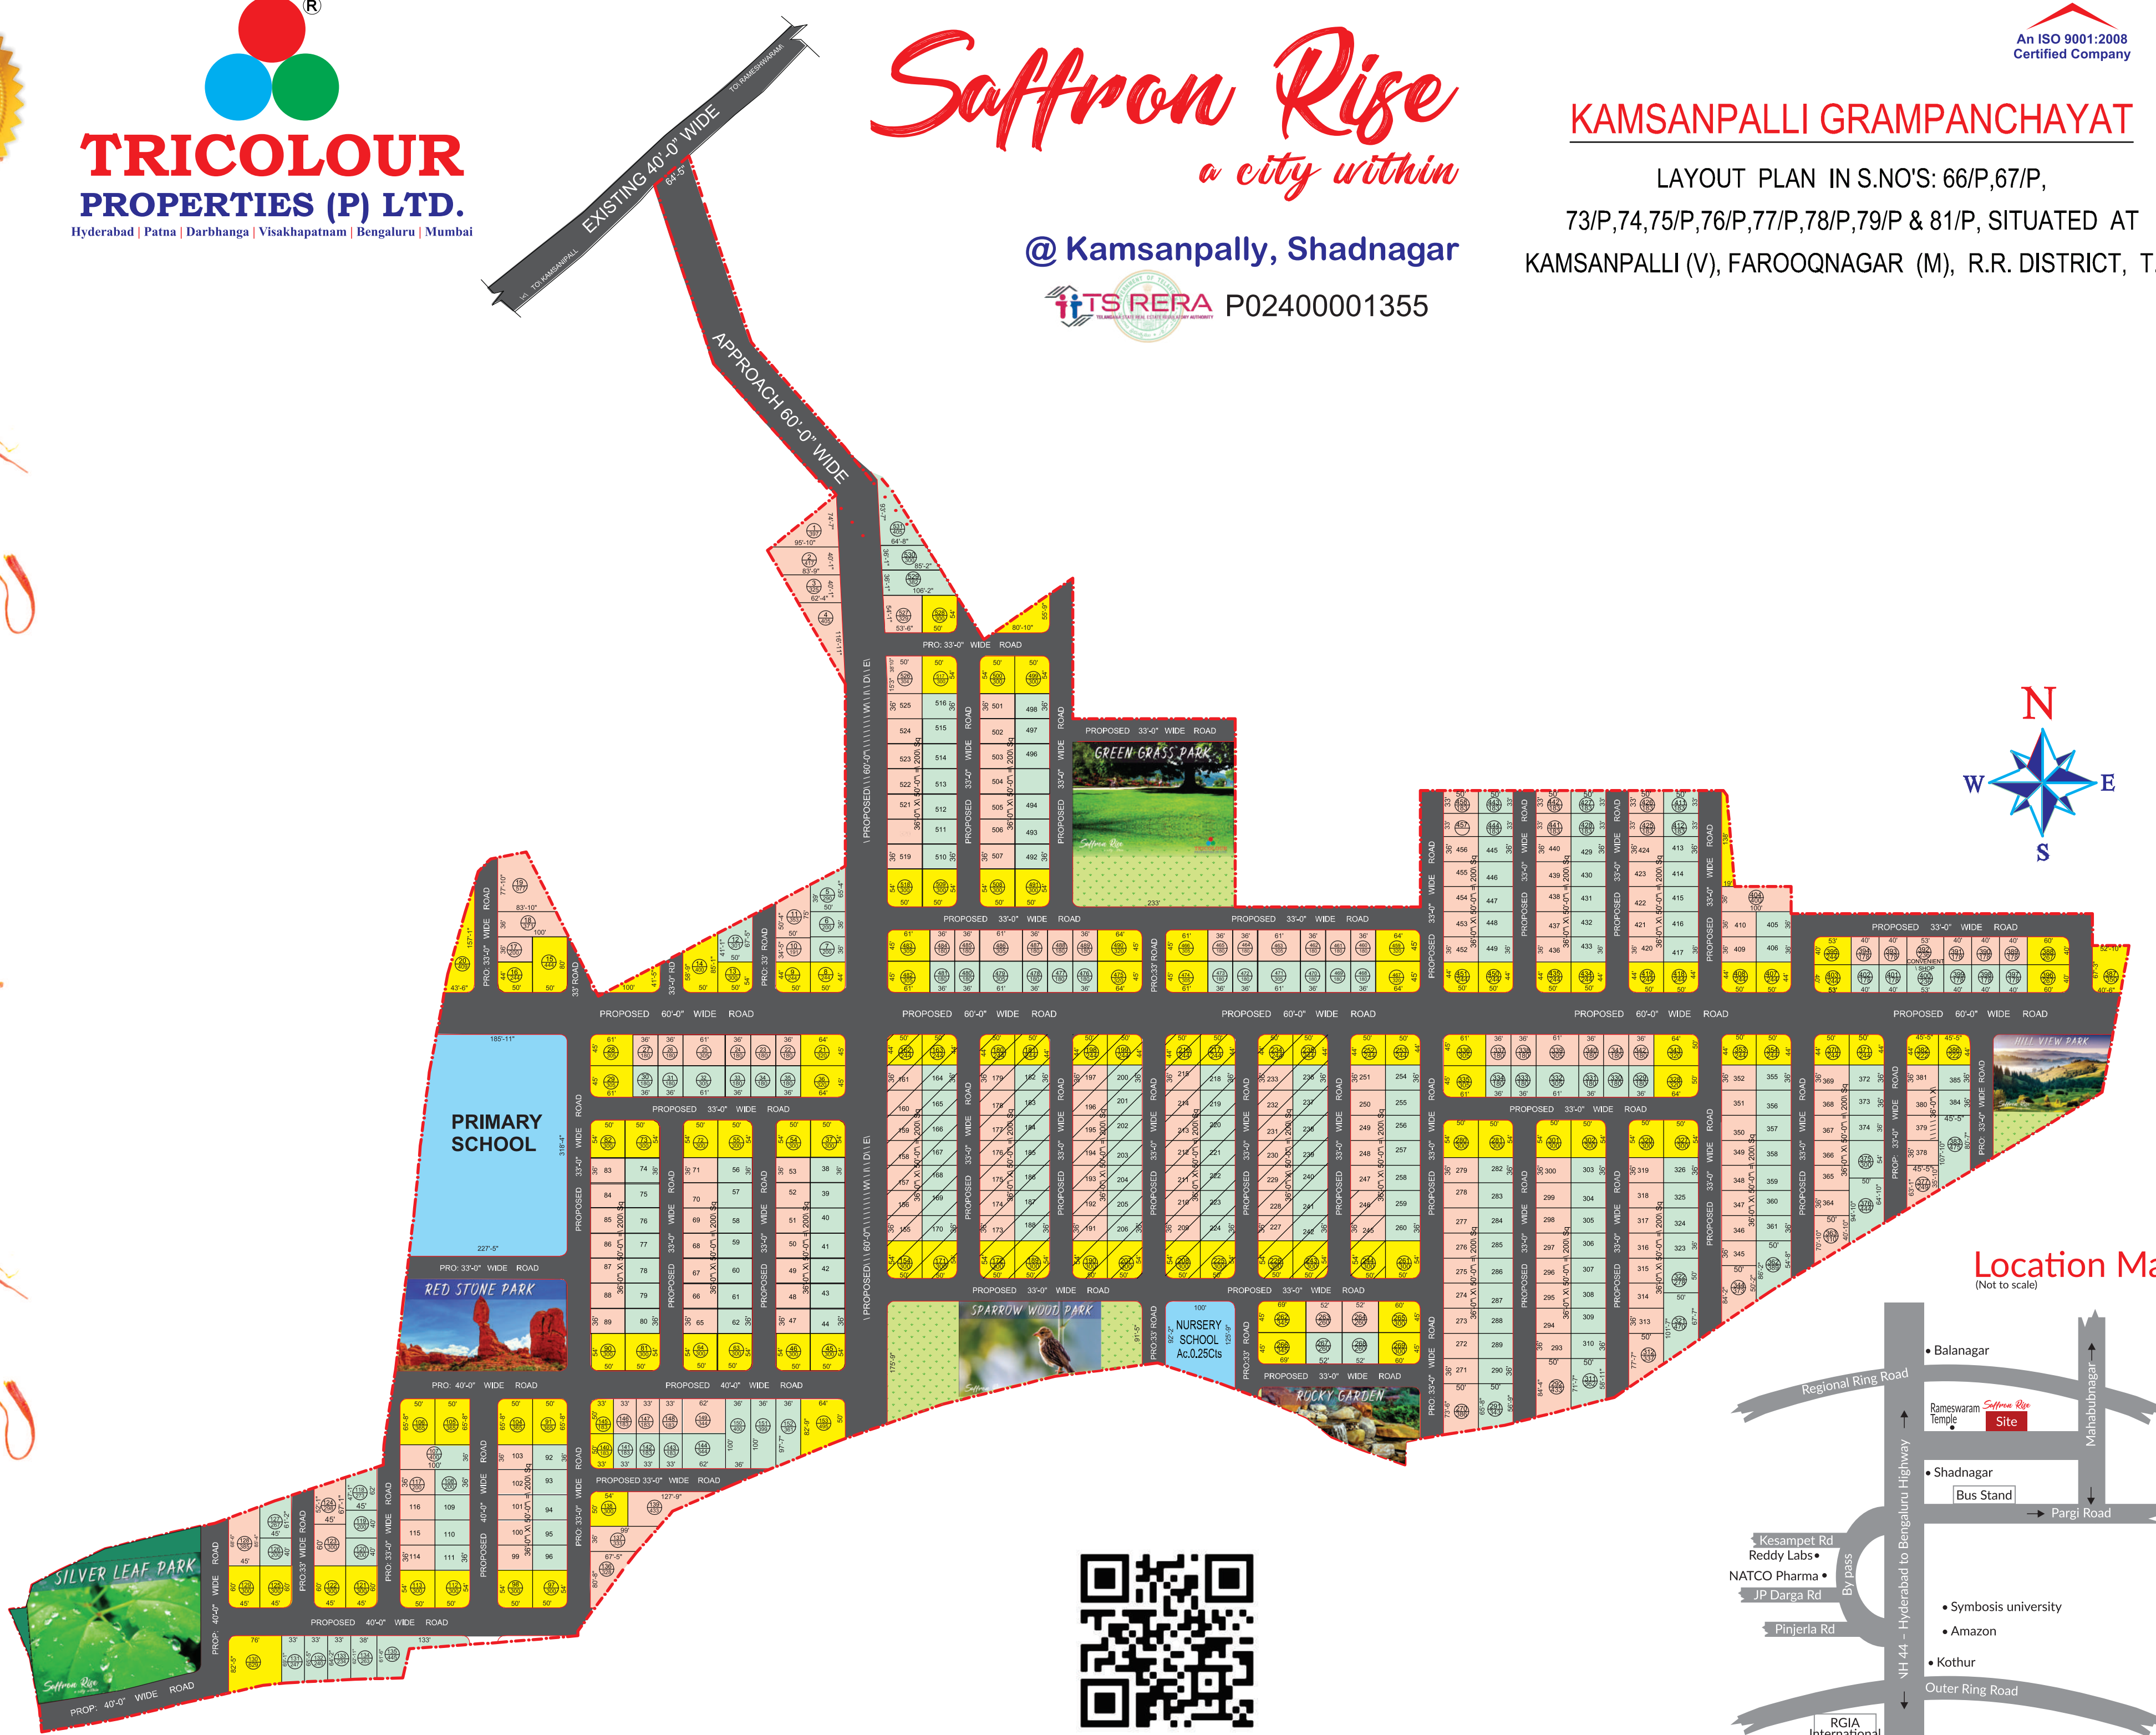

# Saffron Rise

*a city within*

@ Kamsanpally, Shadnagar

**TS RERA** P02400001355

## KAMSANPALLI GRAMPANCHAYAT

LAYOUT PLAN IN S.NO'S: 66/P,67/P,  
 73/P,74,75/P,76/P,77/P,78/P,79/P & 81/P, SITUATED AT  
 KAMSANPALLI (V), FAROOQNAGAR (M), R.R. DISTRICT, T.S.

### Location Map

(Not to scale)